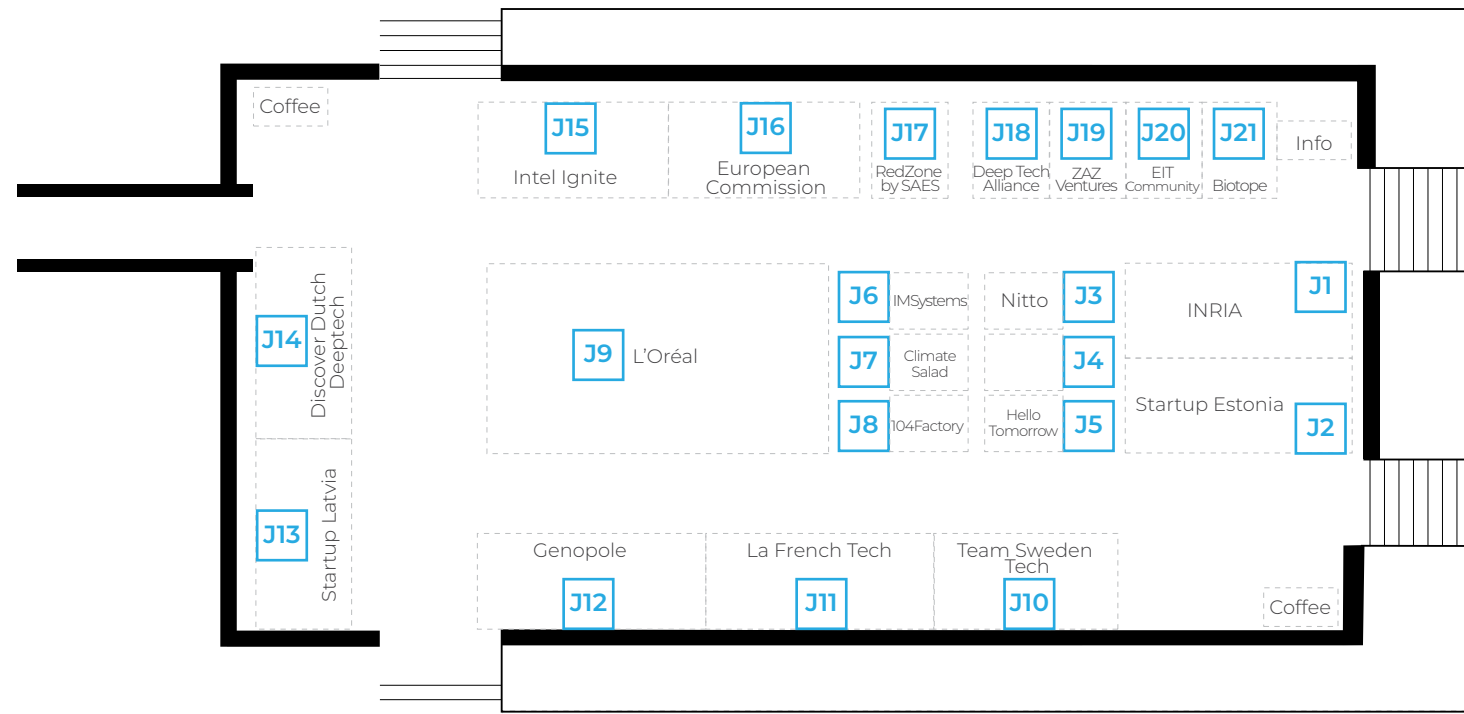

GLOBAL SUMMIT

Exhibition Area - Le Jardin

Intermediate Level (ES1)

Level -1